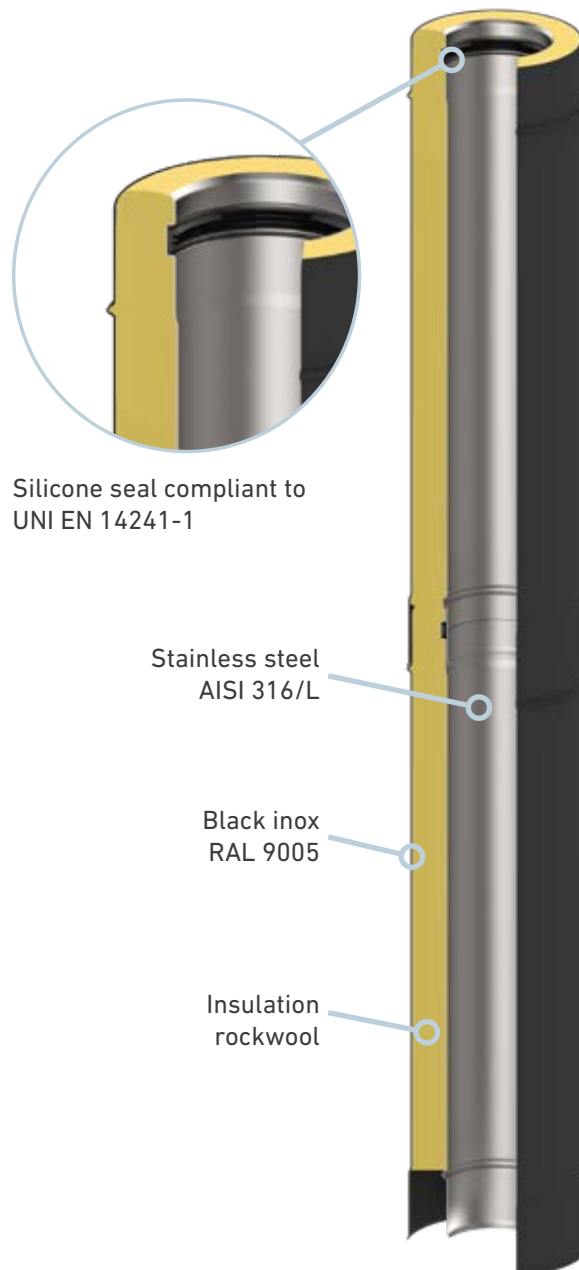

DOUBLE WALL S. STEEL/BLACK S. STEEL

Available diametres

Ø 100/150

Documentation

DoP

get.atimariani.it/dop/DOP26.pdf

Instruction manual

get.atimariani.it/man/MANUT-FUM-011.pdf

Catalogue section

get.atimariani.it/engcat/INOX-INOX-BK-DW.pdf

Silicone seal compliant to UNI EN 14241-1

Stainless steel
AISI 316/L

Black inox
RAL 9005

Insulation
rockwool

Applications

Outdoor installation

Pellet burning stoves

Product designation according to UNI EN 1856-1: 2009

Double wall.						
Temperature	Pressure	Condensate	Corrosion	Flue liner material specification	Sootfire	Min. distance to combustible material
T200 max 200 °C	P1 200 Pa	W Wet utilization	V2 Corrosion class	L50050 Stainless steel AISI 316 L 0.5 mm	O No resistance (silicone seal)	150M 150 mm
T250 max 250 °C	N1 40 Pa	D Dry utilization	V2 Corrosion class	L50050 Stainless steel AISI 316 L 0.5 mm	G Resistant (without seal)	150M 150 mm